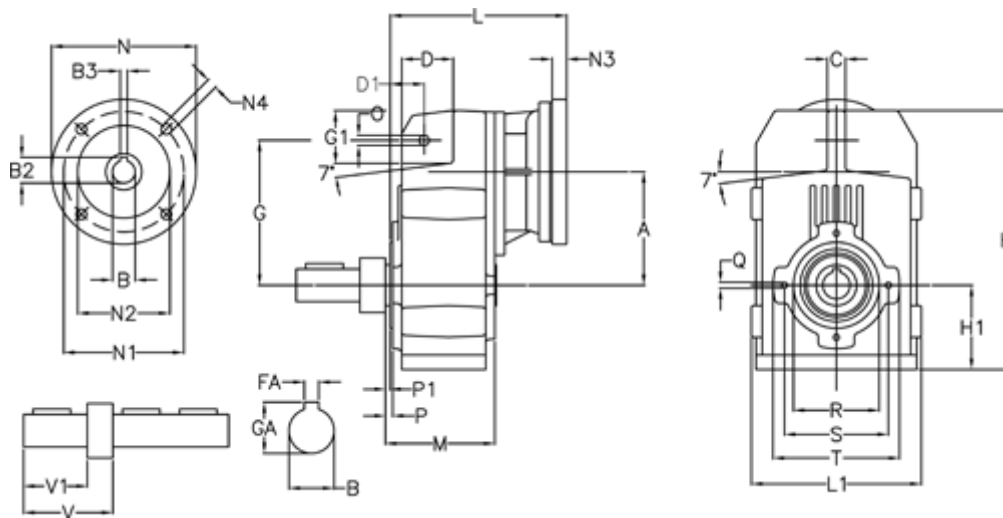

Article number: 29560404791240

Description: Shaft mounted gear
A412R-47,9-P100B5

Measures

A = 175.75	FA = 12	M = 144.0	Q = M12x19
B = 40	G = 218	N = 250	R = 130
B1 = 28	G1 = 97.5	N1 = 215	S = 165
B2 = 31.3	GA = 43.0	N2 = 180	T = 200
B3 = 8	H = 389.0	N4 = M12x16	V = 112.5
C = 16	H1 = 116.0	O = 14	V1 = 80
D = 79.0	L = 275.5	P = 7.5	
D1 = 56.5	L1 = 242	P1 = 3.5	